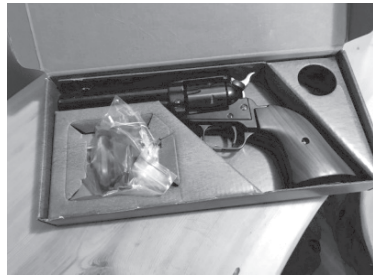

WESTLAKE AUCTIONEERS PRESENTS:

Jim and Dani Schafer's moving

AUCTION

Saturday June 23, 2018 10:00 a.m.

Location: 64 Deadman Gulch Road, Lander

Directions: from Main St, continue 5.8 miles south on Hwy 287 toward Rawlins Junction to Deadman Gulch Rd; turn right and go approximately 3/4 miles to sale site. Watch for signs!

Pictures available online at: www.westlakeauctioneers.com

Auctioneers Note: Jim and Dani Schafer have sold their home (will be a while before the new one is finished) and will offer at auction a very nice line of furniture, guns, hunting equipment, ammo, tools, racing 4-wheelers, storage shed and much, much more. All merchandise is of high quality with some being new in box. Many more items will be added as the packing begins. Great Sale!

Furniture

Curio cabinet - oak and glass
Oak bench
Curio cabinet
Pirates of the Caribbean lamp
Ciao Baby camping high chair
Oak blanket chest
Massage chair
Wood futon w/ mattress
Log bar w/ wood sink - unique!
Log dog bed
Clothing racks
Mannequins
Wooden shelves - nice
Padded fabric storage chest
Sam Adams patio umbrella
NWTF hunting chair
2- wooden rocking chairs
Metal patio table
Log bear coat rack
Wagon wheel vinyl couch and chairs - vintage

John Deere bar stools

Guns and Hunting

Smith and Wesson 380 Bodyguard - new
Heritage Rough Rider .22 - pink w/ hard case

Heritage Rough Rider .22 - new in box
Marlin .22

Howa Camo 308 rifle
Setter 20 ga shotgun
Mossberg 12 ga shotgun
Winchester 30-30 lever action
Brunton binoculars
Brunton spotting scopes
Brunton power packs
Diamond plate gun case
Boyt gun cases - soft side
Primus tents
Gerber knives
Glass front gun cabinet
Ammo - LOTS!